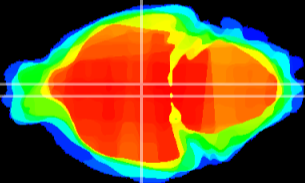

Coronal

Sagittal-R

Sagittal-L

ViBrism: CX11278
Horizontal

DM