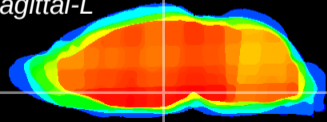

Coronal

Sagittal-R

Sagittal-L

ViBrism: CX11278
Horizontal

DM