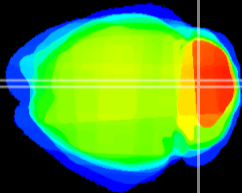

Coronal

Sagittal-R

Sagittal-L

ViBrism: CX11282
Horizontal

Cb vermis