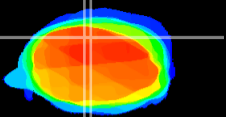

Coronal

Sagittal-R

Sagittal-L

ViBrism: CX11282
Horizontal

Cb vermis