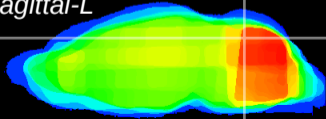

Coronal

Sagittal-R

Sagittal-L

ViBrism: CX11282
Horizontal

Cb vermis