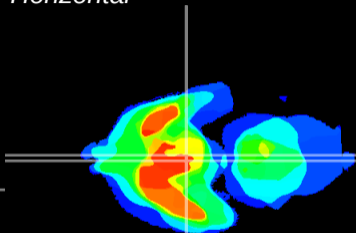

Coronal

Sagittal-R

Sagittal-L

ViBrism: CX11283
Horizontal

Arc