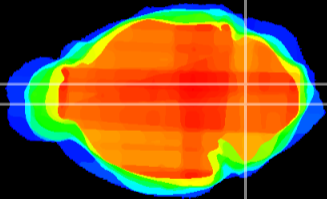

Coronal

Sagittal-R

Sagittal-L

ViBrism: CX11283
Horizontal

MVe