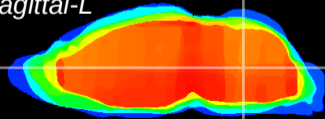

Coronal

Sagittal-R

Sagittal-L

ViBrism: CX11283
Horizontal

MVe