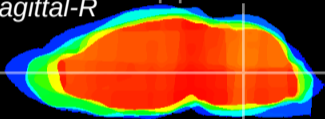

Coronal

Sagittal-R

Sagittal-L

ViBrism: CX11283
Horizontal

MVe