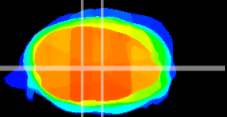

Coronal

Sagittal-R

Sagittal-L

ViBrism: CX11283
Horizontal

MVe