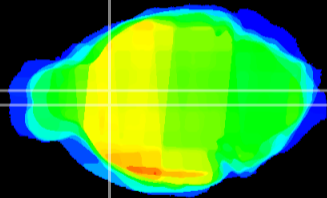

Coronal

Sagittal-R

Sagittal-L

ViBrism: CX11289
Horizontal

LS