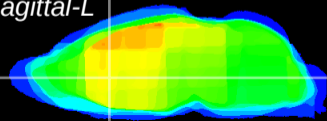

Coronal

Sagittal-R

Sagittal-L

ViBrism: CX11289
Horizontal

LS