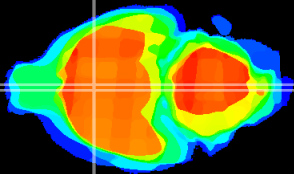

Coronal

Sagittal-R

Sagittal-L

ViBrism: CX11290
Horizontal

MPA