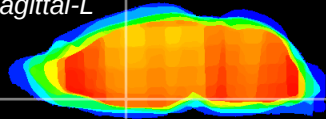

Coronal

Sagittal-R

Sagittal-L

ViBrism: CX11290
Horizontal

MPA