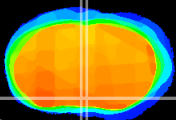

Coronal

Sagittal-R

Sagittal-L

ViBrism: CX11290
Horizontal

MPA