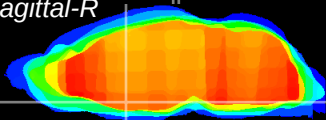

Coronal

Sagittal-R

Sagittal-L

ViBrism: CX11290
Horizontal

MPA