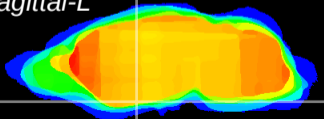

Coronal

Sagittal-R

Sagittal-L

ViBrism: CX11294
Horizontal

S0