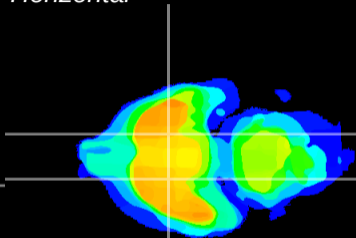

Coronal

Sagittal-R

Sagittal-L

ViBrism: CX11294
Horizontal

S0