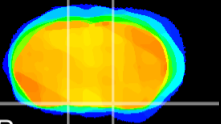

Coronal

Sagittal-R

Sagittal-L

ViBrism: CX11294
Horizontal

S0