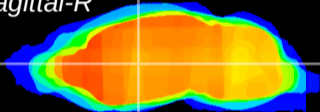

Coronal

Sagittal-R

Sagittal-L

ViBriSM: CX11295
Horizontal

VA/VL