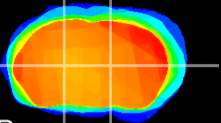

Coronal

Sagittal-R

Sagittal-L

ViBriSM: CX11295
Horizontal

VA/VL