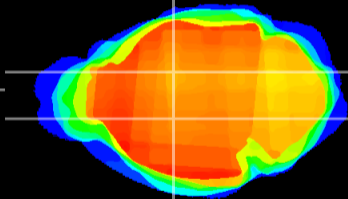

Coronal

Sagittal-R

Sagittal-L

ViBriSM: CX11295
Horizontal

VA/VL