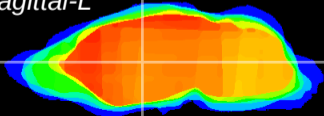

Coronal

Sagittal-R

Sagittal-L

ViBriSM: CX11295
Horizontal

VA/VL