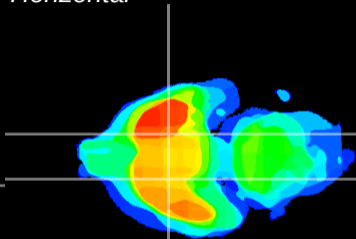

Coronal

Sagittal-R

Sagittal-L

ViBrism: CX11296
Horizontal

S0