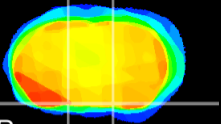

Coronal

Sagittal-R

Sagittal-L

ViBrism: CX11296
Horizontal

S0