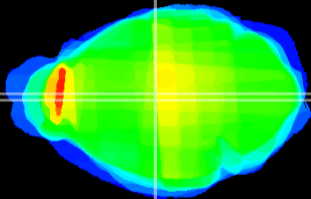

Coronal

Sagittal-R

Sagittal-L

ViBrism: CX11300
Horizontal

MD