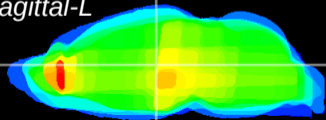

Coronal

Sagittal-R

Sagittal-L

ViBrism: CX11300
Horizontal

MD