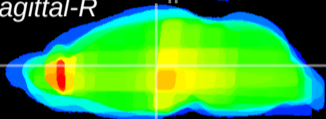

Coronal

Sagittal-R

Sagittal-L

ViBrism: CX11300
Horizontal

MD