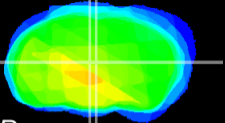

Coronal

Sagittal-R

Sagittal-L

ViBrism: CX11300
Horizontal

MD