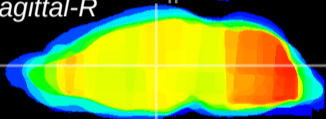

Coronal

Sagittal-R

Sagittal-L

ViBrism: CX11302
Horizontal

MD