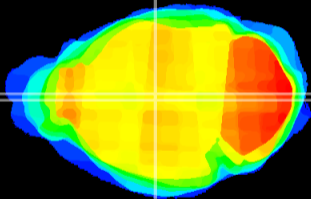

Coronal

Sagittal-R

Sagittal-L

ViBrism: CX11302
Horizontal

MD