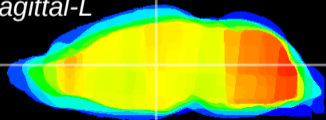

Coronal

Sagittal-R

Sagittal-L

ViBrism: CX11302
Horizontal

MD