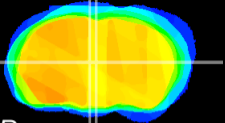

Coronal

Sagittal-R

Sagittal-L

ViBrism: CX11302
Horizontal

MD