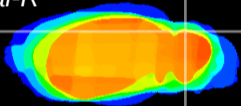

Coronal

Sagittal-R

Sagittal-L

ViBrisM: CX11304
Horizontal

Cb lobe