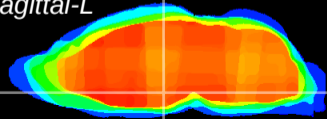

Coronal

Sagittal-R

Sagittal-L

ViBrism: CX11306
Horizontal

DM