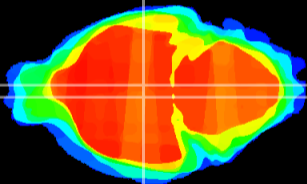

Coronal

Sagittal-R

Sagittal-L

ViBrism: CX11306
Horizontal

DM