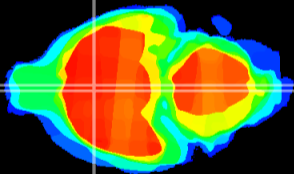

Coronal

Sagittal-R

Sagittal-L

ViBrisM: CX11306
Horizontal

MPA