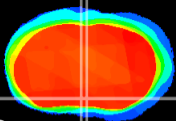

Coronal

Sagittal-R

Sagittal-L

ViBrisM: CX11306
Horizontal

MPA