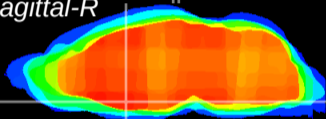

Coronal

Sagittal-R

Sagittal-L

ViBrisM: CX11306
Horizontal

MPA