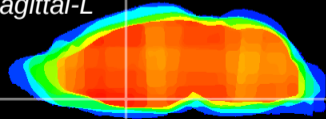

Coronal

Sagittal-R

Sagittal-L

ViBrisM: CX11306
Horizontal

MPA