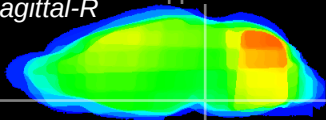

Coronal

Sagittal-R

Sagittal-L

ViBrism: CX11308
Horizontal

Pn