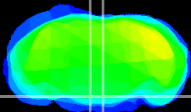

Coronal

Sagittal-R

Sagittal-L

ViBrism: CX11308
Horizontal

Pn