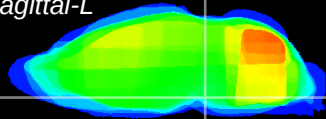

Coronal

Sagittal-R

Sagittal-L

ViBrism: CX11308
Horizontal

Pn