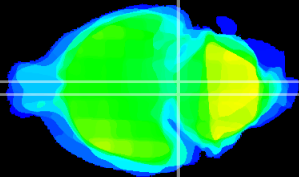

Coronal

Sagittal-R

Sagittal-L

ViBrism: CX11308
Horizontal

Pn