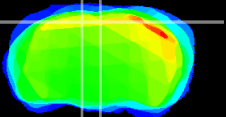

Coronal

Sagittal-R

Sagittal-L

ViBrism: CX11311
Horizontal

RS