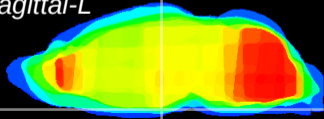

Coronal

Sagittal-R

Sagittal-L

ViBrism: CX11313
Horizontal

ME