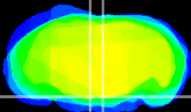

Coronal

Sagittal-R

Sagittal-L

ViBrism: CX11313
Horizontal

Pn