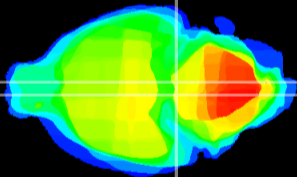

Coronal

Sagittal-R

Sagittal-L

ViBrism: CX11313
Horizontal

Pn