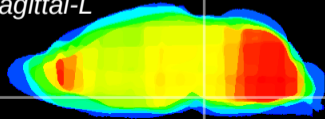

Coronal

Sagittal-R

Sagittal-L

ViBrism: CX11313
Horizontal

Pn