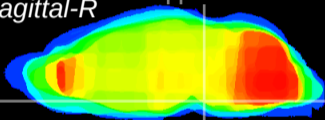

Coronal

Sagittal-R

Sagittal-L

ViBrism: CX11313
Horizontal

Pn