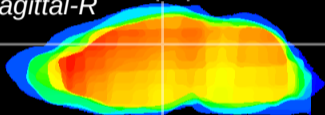

Coronal

Sagittal-R

Sagittal-L

ViBrism: CX11314
Horizontal

DG