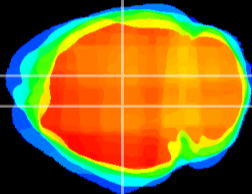

Coronal

Sagittal-R

Sagittal-L

ViBrism: CX11314
Horizontal

DG