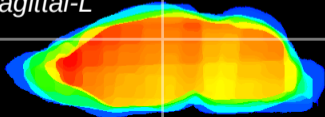

Coronal

Sagittal-R

Sagittal-L

ViBrism: CX11314
Horizontal

DG