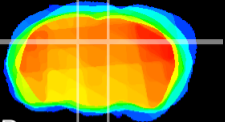

Coronal

Sagittal-R

Sagittal-L

ViBrism: CX11314
Horizontal

DG