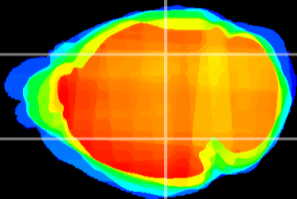

Coronal

Sagittal-R

Sagittal-L

ViBrism: CX11314
Horizontal

LG