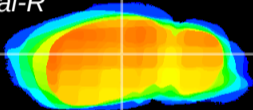

Coronal

Sagittal-R

Sagittal-L

ViBrism: CX11314
Horizontal

LG