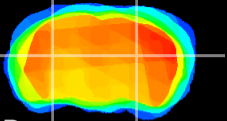

Coronal

Sagittal-R

Sagittal-L

ViBrism: CX11314
Horizontal

LG