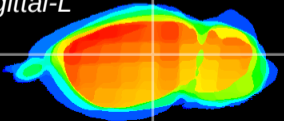

Coronal

Sagittal-R

Sagittal-L

ViBrism: CX11314
Horizontal

LG