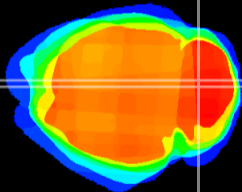

Coronal

Sagittal-R

Sagittal-L

ViBrism: CX11319
Horizontal

Cb vermis