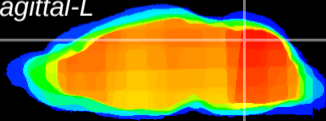

Coronal

Sagittal-R

Sagittal-L

ViBrism: CX11319
Horizontal

Cb vermis