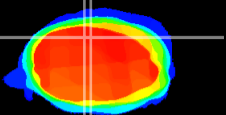

Coronal

Sagittal-R

Sagittal-L

ViBrism: CX11319
Horizontal

Cb vermis