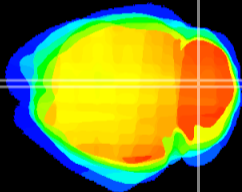

Coronal

Sagittal-R

Sagittal-L

ViBrism: CX11322
Horizontal

Cb vermis