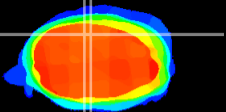

Coronal

Sagittal-R

Sagittal-L

ViBrism: CX11322
Horizontal

Cb vermis