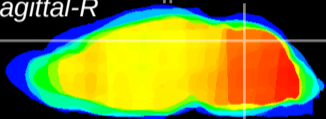

Coronal

Sagittal-R

Sagittal-L

ViBrism: CX11322
Horizontal

Cb vermis