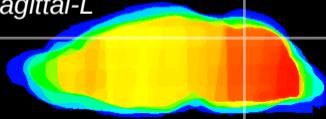

Coronal

Sagittal-R

Sagittal-L

ViBrism: CX11322
Horizontal

Cb vermis