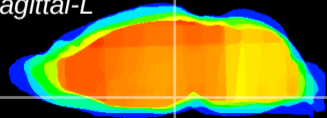

Coronal

Sagittal-R

Sagittal-L

ViBrism: CX11323
Horizontal

M