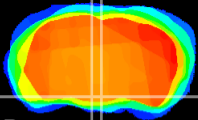

Coronal

Sagittal-R

Sagittal-L

ViBrism: CX11323
Horizontal

M