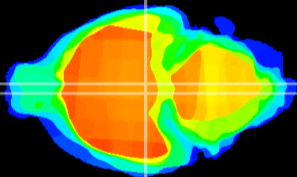

Coronal

Sagittal-R

Sagittal-L

ViBrism: CX11323
Horizontal

M