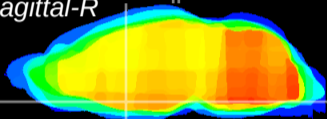

Coronal

Sagittal-R

Sagittal-L

ViBrism: CX11325
Horizontal

MPA