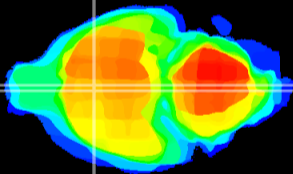

Coronal

Sagittal-R

Sagittal-L

ViBrism: CX11325
Horizontal

MPA