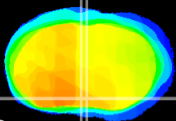

Coronal

Sagittal-R

Sagittal-L

ViBrism: CX11325
Horizontal

MPA