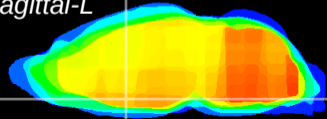

Coronal

Sagittal-R

Sagittal-L

ViBrism: CX11325
Horizontal

MPA