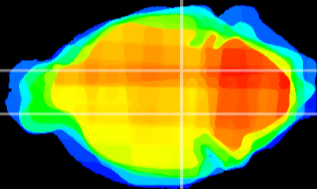

Coronal

Sagittal-R

Sagittal-L

ViBrism: CX11325
Horizontal

SN