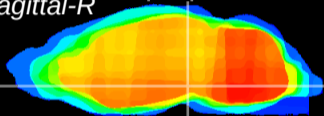

Coronal

Sagittal-R

Sagittal-L

ViBrism: CX11325
Horizontal

SN