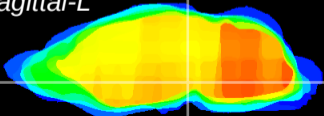

Coronal

Sagittal-R

Sagittal-L

ViBrism: CX11325
Horizontal

SN