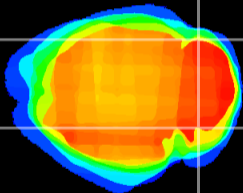

Coronal

Sagittal-R

Sagittal-L

ViBrism: CX11327
Horizontal

Cb lobe