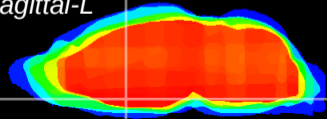

Coronal

Sagittal-R

Sagittal-L

ViBriSM: CX11330
Horizontal

MPA