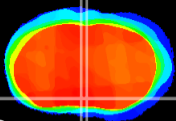

Coronal

Sagittal-R

Sagittal-L

ViBriSM: CX11330
Horizontal

MPA