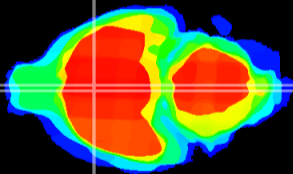

Coronal

Sagittal-R

Sagittal-L

ViBriSM: CX11330
Horizontal

MPA