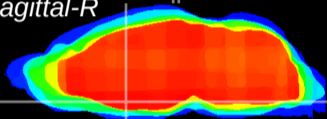

Coronal

Sagittal-R

Sagittal-L

ViBriSM: CX11330
Horizontal

MPA