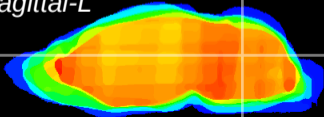

*Coronal*

*Sagittal-R*

*Sagittal-L*

ViBrism: CX11335  
*Horizontal*

Cb nucleus