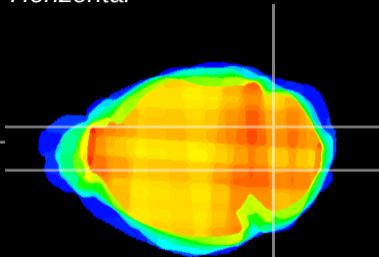

*Coronal*

*Sagittal-R*

*Sagittal-L*

ViBrism: CX11335  
*Horizontal*

Cb nucleus