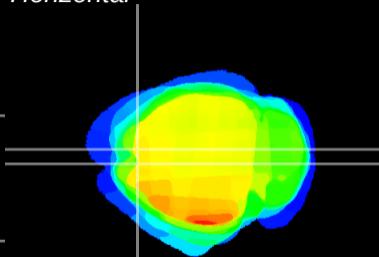

Coronal

Sagittal-R

Sagittal-L

ViBrism: CX11336
Horizontal

Cx motor