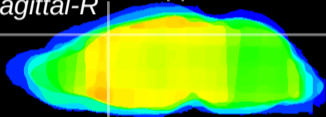

Coronal

Sagittal-R

Sagittal-L

ViBrism: CX11336
Horizontal

Cx motor