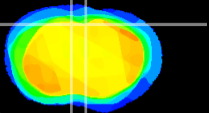

Coronal

Sagittal-R

Sagittal-L

ViBrism: CX11336
Horizontal

Cx motor