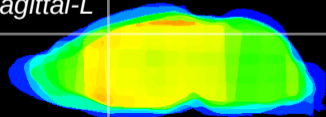

Coronal

Sagittal-R

Sagittal-L

ViBrism: CX11336
Horizontal

Cx motor