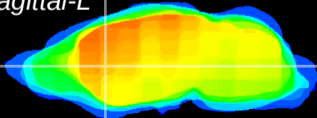

Coronal

Sagittal-R

Sagittal-L

ViBriSM: CX11344
Horizontal

CPU medial