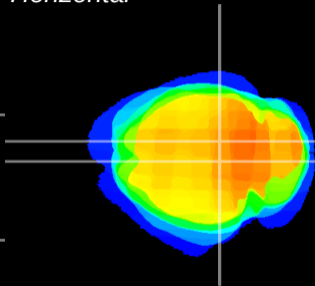

Coronal

Sagittal-R

Sagittal-L

ViBrism: CX11347
Horizontal

SC