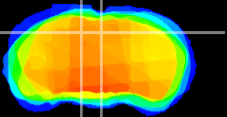

Coronal

Sagittal-R

Sagittal-L

ViBrism: CX11347
Horizontal

SC