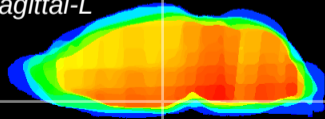

Coronal

Sagittal-R

Sagittal-L

ViBrism: CX11347
Horizontal

VMH