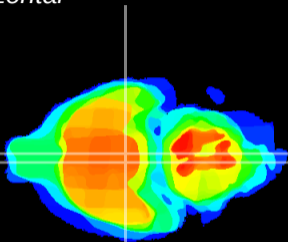

Coronal

Sagittal-R

Sagittal-L

ViBrism: CX11347
Horizontal

VMH