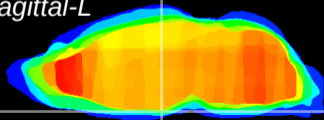

Coronal

Sagittal-R

Sagittal-L

ViBrism: CX11350
Horizontal

ME