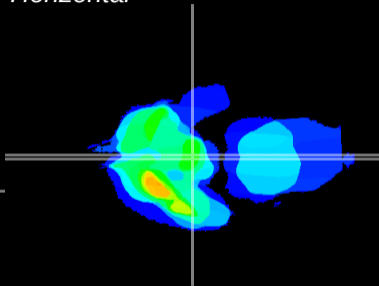

Coronal

Sagittal-R

Sagittal-L

ViBrism: CX11350
Horizontal

ME