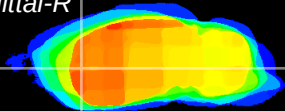

Coronal

Sagittal-R

Sagittal-L

ViBrism: CX11352
Horizontal

CPU lateral