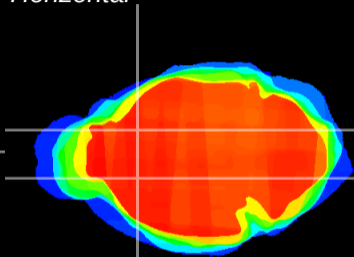

Coronal

Sagittal-R

Sagittal-L

ViBrism: CX11358
Horizontal

CPU medial