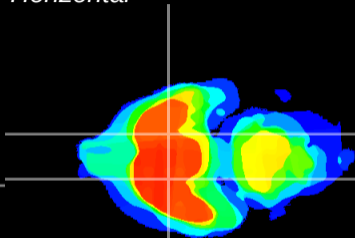

Coronal

Sagittal-R

Sagittal-L

ViBrism: CX11358
Horizontal

S0