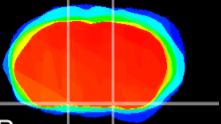

Coronal

Sagittal-R

Sagittal-L

ViBrism: CX11358
Horizontal

S0