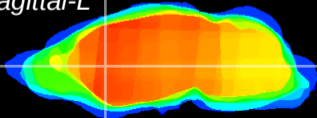

Coronal

Sagittal-R

Sagittal-L

ViBrisM: CX11360  
Horizontal

CPU medial