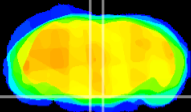

Coronal

Sagittal-R

Sagittal-L

ViBrism: CX11366
Horizontal

Pn