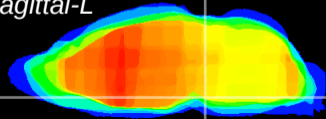

Coronal

Sagittal-R

Sagittal-L

ViBrism: CX11366
Horizontal

Pn