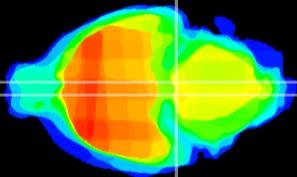

Coronal

Sagittal-R

Sagittal-L

ViBrism: CX11366
Horizontal

Pn