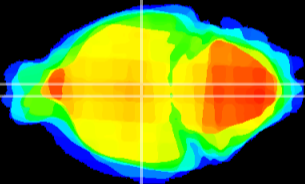

Coronal

Sagittal-R

Sagittal-L

ViBrism: CX11367
Horizontal

DM