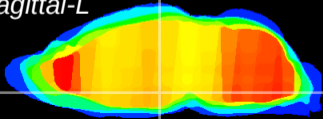

Coronal

Sagittal-R

Sagittal-L

ViBrism: CX11367
Horizontal

DM