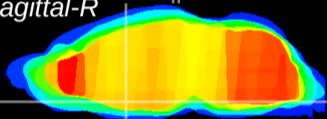

Coronal

Sagittal-R

Sagittal-L

ViBrism: CX11367
Horizontal

MPA