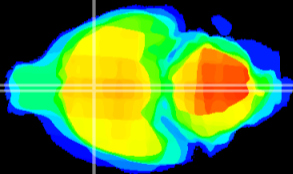

Coronal

Sagittal-R

Sagittal-L

ViBrism: CX11367
Horizontal

MPA