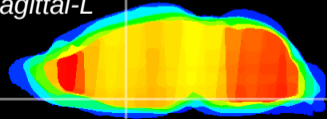

Coronal

Sagittal-R

Sagittal-L

ViBrism: CX11367
Horizontal

MPA