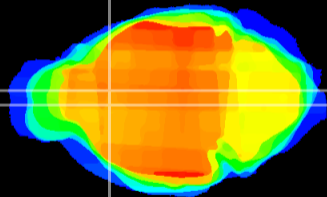

Coronal

Sagittal-R

Sagittal-L

ViBrism: CX11368
Horizontal

LS