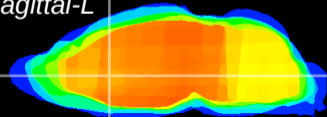

Coronal

Sagittal-R

Sagittal-L

ViBrism: CX11368
Horizontal

LS