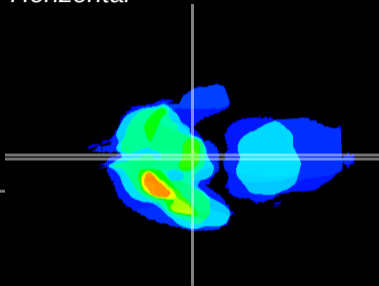

Coronal

Sagittal-R

Sagittal-L

ViBrism: CX11368
Horizontal

ME