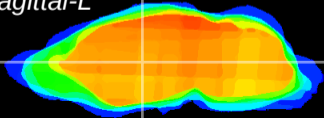

Coronal

Sagittal-R

Sagittal-L

ViBrism: CX11371
Horizontal

VA/VL