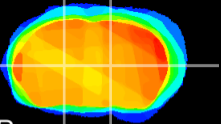

Coronal

Sagittal-R

Sagittal-L

ViBrism: CX11371
Horizontal

VA/VL