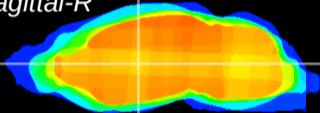

Coronal

Sagittal-R

Sagittal-L

ViBrism: CX11371
Horizontal

VA/VL