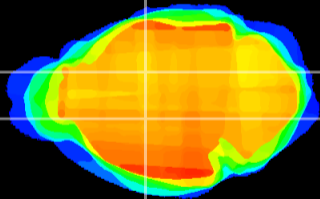

Coronal

Sagittal-R

Sagittal-L

ViBrism: CX11371
Horizontal

VA/VL