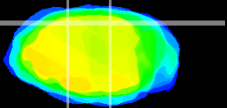

Coronal

Sagittal-R

Sagittal-L

ViBrism: CX11373
Horizontal

IC