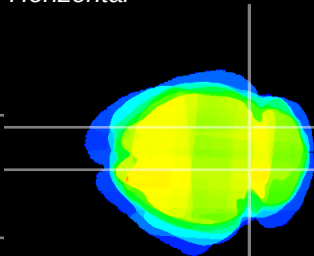

Coronal

Sagittal-R

Sagittal-L

ViBrism: CX11373
Horizontal

IC