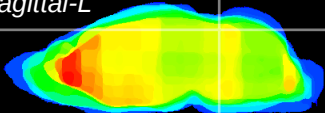

Coronal

Sagittal-R

Sagittal-L

ViBrism: CX11373
Horizontal

IC