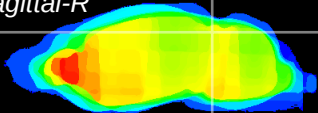

Coronal

Sagittal-R

Sagittal-L

ViBrism: CX11373
Horizontal

IC