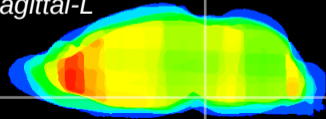

Coronal

Sagittal-R

Sagittal-L

ViBrism: CX11373
Horizontal

Pn