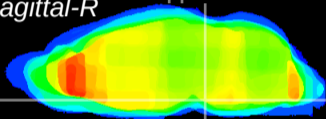

Coronal

Sagittal-R

Sagittal-L

ViBrism: CX11373
Horizontal

Pn