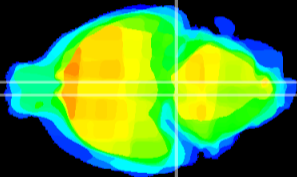

Coronal

Sagittal-R

Sagittal-L

ViBrism: CX11373
Horizontal

Pn