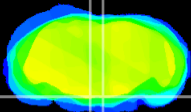

Coronal

Sagittal-R

Sagittal-L

ViBrism: CX11373
Horizontal

Pn