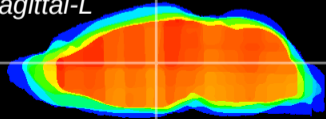

Coronal

Sagittal-R

Sagittal-L

ViBrism: CX11374
Horizontal

MD