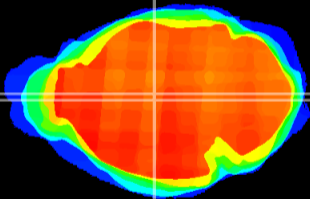

Coronal

Sagittal-R

Sagittal-L

ViBrism: CX11374
Horizontal

MD