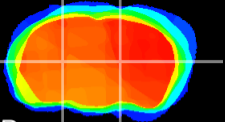

Coronal

Sagittal-R

Sagittal-L

ViBrism: CX11374
Horizontal

VPM/VPL