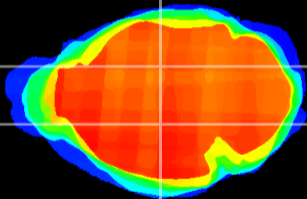

Coronal

Sagittal-R

Sagittal-L

ViBrism: CX11374
Horizontal

VPM/VPL