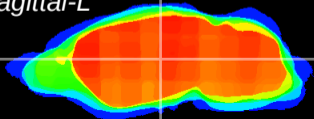

Coronal

Sagittal-R

Sagittal-L

ViBrism: CX11374
Horizontal

VPM/VPL