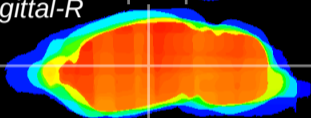

Coronal

Sagittal-R

Sagittal-L

ViBrism: CX11374
Horizontal

VPM/VPL