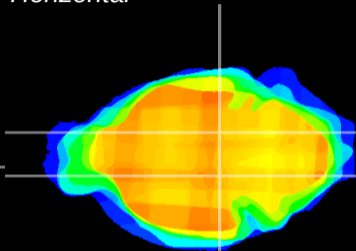

Coronal

Sagittal-R

Sagittal-L

ViBrism: CX11379
Horizontal

SN