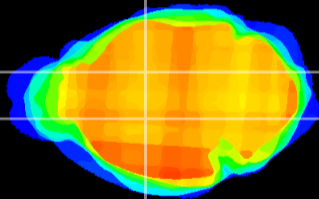

Coronal

Sagittal-R

Sagittal-L

ViBriSM: CX11379
Horizontal

VA/VL