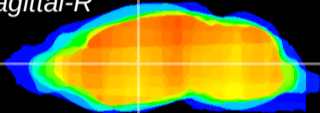

Coronal

Sagittal-R

Sagittal-L

ViBriSM: CX11379
Horizontal

VA/VL