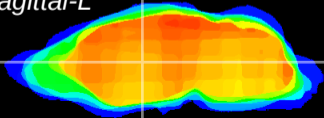

Coronal

Sagittal-R

Sagittal-L

ViBriSM: CX11379
Horizontal

VA/VL