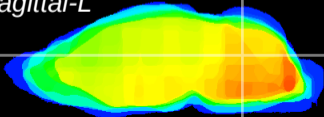

*Coronal*

*Sagittal-R*

*Sagittal-L*

ViBrism: CX11380  
*Horizontal*

Cb nucleus